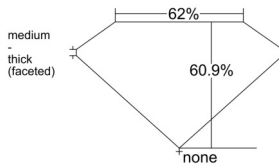

GIA®

FACSIMILE

GIA REPORT 6532204650

Verify this report at GIA.edu

GIA NATURAL DIAMOND DOSSIER®

August 22, 2025
GIA Report Number 6532204650
Shape and Cutting Style ..... Pear Brilliant
Measurements ..... 6.79 x 4.53 x 2.76 mm

GRADING RESULTS

Carat Weight ..... 0.50 carat
Color Grade ..... F
Clarity Grade VVS2

ADDITIONAL GRADING INFORMATION

Polish ..... Excellent
Symmetry ..... Excellent
Fluorescence ..... None
Clarity Characteristics ..... Feather, Pinpoint, Cloud
Inscription(s): GIA 6532204650

PROPORTIONS

Profile not to actual proportions

GRADING SCALES

GIA COLOR SCALE		GIA CLARITY SCALE				
COLORLESS	D	VERY VERY SLIGHTLY INCLUDED	FLAWLESS			
	E		INTERNALLY FLAWLESS			
	F		VVS₁			
	NEAR COLORLESS	G	VERY SLIGHTLY INCLUDED	VVS₂		
		H		VS₁		
		FAINT	I	SLIGHTLY INCLUDED	VS₂	
			J		SI₁	
			LIGHT	K	INCLUDED	SI₂
	L	I₁				
	M	I₂				
N	NOT GRADED	I₃				
O						
P						
Q						
R						
S						
T						
U						
V						
W						
X						
Y						
Z