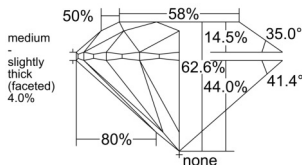

GIA®

FACSIMILE

GIA REPORT 6532212566

Verify this report at GIA.edu

GIA NATURAL DIAMOND DOSSIER®

August 25, 2025
GIA Report Number 6532212566
Shape and Cutting Style ..... Round Brilliant
Measurements ..... 5.80 - 5.85 x 3.65 mm

GRADING RESULTS

Carat Weight ..... 0.76 carat
Color Grade ..... D
Clarity Grade VS1
Cut Grade ..... Excellent

ADDITIONAL GRADING INFORMATION

Polish ..... Excellent
Symmetry ..... Excellent
Fluorescence ..... Faint
Clarity Characteristics..... Crystal, Feather, Cloud, Pinpoint
Inscription(s): GIA 6532212566

PROPORTIONS

GRADING SCALES

GIA COLOR SCALE

COLOURLESS	D
	E
	F
	G
	H
	I
	J
NEAR COLOURLESS	K
	L
FAIN	M
	N
	O
	P
VERY LIGHT	Q
	R
	S
	T
	U
	V
	W
	X
	Y
LIGHT	Z

GIA CLARITY SCALE

FLAWLESS	INTERNAL FLAWLESS	
		FLAWLESS
VERY VERY SLIGHTLY INCLUDED	VVS₁	
	VVS₂	
VERY SLIGHTLY INCLUDED	VS₁	
	VS₂	
SLIGHTLY INCLUDED	SI₁	
	SI₂	
INCLUDED	I₁	
	I₂	
	I₃	

GIA CUT SCALE

EXCELLENT
VERY GOOD
GOOD
FAIR
POOR