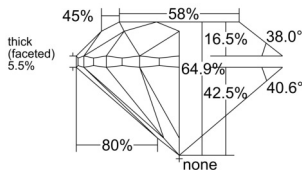

GIA®

FACSIMILE

GIA REPORT 6532217744

Verify this report at GIA.edu

GIA NATURAL DIAMOND DOSSIER®

August 25, 2025
GIA Report Number 6532217744
Shape and Cutting Style ..... Round Brilliant
Measurements ..... 4.88 - 4.94 x 3.19 mm

GRADING RESULTS

Carat Weight ..... 0.50 carat
Color Grade I
Clarity Grade VVS1
Cut Grade ..... Very Good

ADDITIONAL GRADING INFORMATION

Polish ..... Excellent
Symmetry ..... Very Good
Fluorescence ..... None
Clarity Characteristics ..... Pinpoint, Feather
Inscription(s): GIA 6532217744

PROPORTIONS

Profile to actual proportions