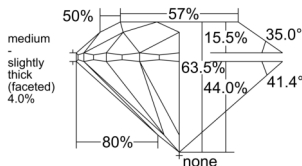

GIA®

FACSIMILE

GIA REPORT 6532227508

Verify this report at GIA.edu

GIA NATURAL DIAMOND DOSSIER®

August 26, 2025
GIA Report Number 6532227508
Shape and Cutting Style ..... Round Brilliant
Measurements ..... 4.98 - 5.05 x 3.19 mm

GRADING RESULTS

Carat Weight ..... 0.50 carat
Color Grade ..... E
Clarity Grade VVS1
Cut Grade ..... Excellent

ADDITIONAL GRADING INFORMATION

Polish ..... Excellent
Symmetry ..... Very Good
Fluorescence ..... Faint
Clarity Characteristics..... Cloud, Pinpoint, Indented Natural, Feather

Inscription(s): GIA 6532227508

PROPORTIONS

GRADING SCALES

GIA COLOR SCALE

COLORLESS	D
	E
	F
	G
	H
	I
	J
NEAR COLORLESS	K
	L
FAIN	M
	N
	O
	P
VERY LIGHT	Q
	R
	S
	T
	U
	V
	W
	X
	Y
LIGHT	Z

GIA CLARITY SCALE

FLAWLESS	INTERNAL FLAWLESS	
		FLAWLESS
VERY VERY SLIGHTLY INCLUDED	VVS₁	
	VVS₂	
VERY SLIGHTLY INCLUDED	VS₁	
	VS₂	
SLIGHTLY INCLUDED	SI₁	
	SI₂	
INCLUDED	I₁	
	I₂	
	I₃	

GIA CUT SCALE

EXCELLENT
VERY GOOD
GOOD
FAIR
POOR