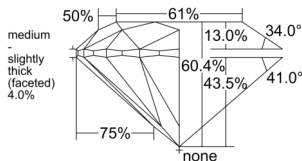

GIA®

FACSIMILE

GIA REPORT 6532232156

Verify this report at GIA.edu

GIA NATURAL DIAMOND DOSSIER®

August 26, 2025
GIA Report Number 6532232156
Shape and Cutting Style ..... Round Brilliant
Measurements ..... 4.30 - 4.33 x 2.61 mm

GRADING RESULTS

Carat Weight ..... 0.30 carat
Color Grade ..... F
Clarity Grade VVS1
Cut Grade ..... Excellent

ADDITIONAL GRADING INFORMATION

Polish ..... Excellent
Symmetry ..... Excellent
Fluorescence ..... Medium Blue
Clarity Characteristics ..... Cloud
Inscription(s): GIA 6532232156

PROPORTIONS

Profile to actual proportions

GRADING SCALES

GIA COLOR SCALE	GIA CLARITY SCALE	GIA CUT SCALE	
D	FLAWLESS	EXCELLENT	
E	INTERNALLY FLAWLESS		
F		VVS₁	VERY GOOD
G	VVS₂		
H	VS₁	GOOD	
I	VS₂		
J	SI₁	FAIR	
K	SI₂		
L	I₁	POOR	
M			
N			
O	I₂		
P			
Q			
R	I₃		
S			
T			
U			
V			
W			
X			
Y			
Z