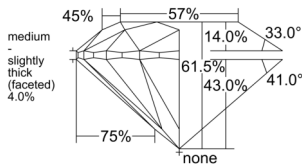

GIA®

FACSIMILE

GIA REPORT 6532233458

Verify this report at GIA.edu

GIA NATURAL DIAMOND DOSSIER®

October 07, 2025
GIA Report Number 6532233458
Shape and Cutting Style ..... Round Brilliant
Measurements ..... 3.72 - 3.74 x 2.29 mm

GRADING RESULTS

Carat Weight ..... 0.19 carat
Color Grade ..... D
Clarity Grade VVS1
Cut Grade ..... Excellent

ADDITIONAL GRADING INFORMATION

Polish ..... Excellent
Symmetry ..... Excellent
Fluorescence ..... Faint
Clarity Characteristics..... Needle, Pinpoint
Inscription(s): GIA 6532233458

PROPORTIONS

Profile to actual proportions

GRADING SCALES

GIA COLOR SCALE

COLORLESS	D
	E
	F
	G
	H
	I
	J
NEAR COLORLESS	K
	L
	M
	N
	O
	P
	Q
	R
	S
	T
	U
	V
	W
	X
	Y
LIGHT	Z

GIA CLARITY SCALE

FLAWLESS	INTERNAL FLAWLESS	
		FLAWLESS
VERY VERY SLIGHTLY INCLUDED	VVS₁	
	VVS₂	
VERY SLIGHTLY INCLUDED	VS₁	
	VS₂	
SLIGHTLY INCLUDED	SI₁	
	SI₂	
INCLUDED	I₁	
	I₂	
	I₃	

GIA CUT SCALE

EXCELLENT
VERY GOOD
GOOD
FAIR
POOR