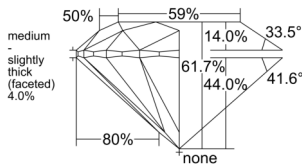

GIA®

FACSIMILE

GIA REPORT 6532255053

Verify this report at GIA.edu

GIA NATURAL DIAMOND DOSSIER®

September 03, 2025
GIA Report Number 6532255053
Shape and Cutting Style ..... Round Brilliant
Measurements ..... 4.00 - 4.03 x 2.48 mm

GRADING RESULTS

Carat Weight ..... 0.24 carat
Color Grade I
Clarity Grade SI2
Cut Grade ..... Excellent

ADDITIONAL GRADING INFORMATION

Polish ..... Excellent
Symmetry ..... Excellent
Fluorescence ..... Medium Blue
Clarity Characteristics ..... Cloud
Inscription(s): GIA 6532255053

PROPORTIONS

Profile to actual proportions

GRADING SCALES

GIA COLOR SCALE

COLORLESS	D
	E
	F
	G
	H
	I
	J
NEAR COLORLESS	K
	L
FAIN	M
	N
	O
	P
VERY LIGHT	Q
	R
	S
	T
	U
	V
LIGHT	W
	X
	Y
	Z

GIA CLARITY SCALE

FLAWLESS	VERY VERY SLIGHTLY INCLUDED	VVS₁	
			VVS₂
INTERNALLY FLAWLESS	VERY SLIGHTLY INCLUDED	VS₁	
		VS₂	
SLIGHTLY INCLUDED	INCLUDED	SI₁	
		SI₂	
INCLUDED		I₁	
		I₂	
		I₃	

GIA CUT SCALE

EXCELLENT
VERY GOOD
GOOD
FAIR
POOR