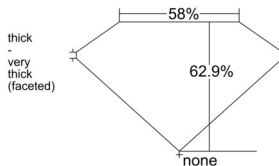

GIA®

FACSIMILE

GIA REPORT 6532276083

Verify this report at GIA.edu

GIA NATURAL DIAMOND DOSSIER®

September 02, 2025
GIA Report Number 6532276083
Shape and Cutting Style ..... Pear Brilliant
Measurements ..... 6.85 x 4.49 x 2.82 mm

GRADING RESULTS

Carat Weight ..... 0.52 carat
Color Grade ..... D
Clarity Grade VS1

ADDITIONAL GRADING INFORMATION

Polish ..... Very Good
Symmetry ..... Very Good
Fluorescence ..... None
Clarity Characteristics..... Crystal, Needle, Pinpoint
Inscription(s): GIA 6532276083

PROPORTIONS

Profile not to actual proportions

GRADING SCALES

GIA COLOR SCALE		GIA CLARITY SCALE				
COLORLESS	D	VERY VERY SLIGHTLY INCLUDED	FLAWLESS			
	E		INTERNALLY FLAWLESS			
	F		VS₁			
	G					
	H					
	NEAR COLORLESS		I	VERY SLIGHTLY INCLUDED	VS₂	
			J			
			FAINT	K	SLIGHTLY INCLUDED	VS₁
				L		
	M					
N						
VERY LIGHT	O	INCLUDED	VS₂			
	P					
	Q					
	R					
LIGHT	S	I₁				
	T					
	U	I₂				
	V					
	W	I₃				
	X					
Y						
Z