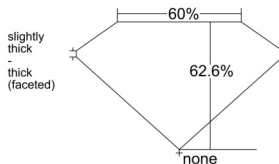

GIA®

FACSIMILE

GIA REPORT 6532282898

Verify this report at GIA.edu

GIA NATURAL DIAMOND DOSSIER®

September 01, 2025
GIA Report Number 6532282898
Shape and Cutting Style ..... Pear Brilliant
Measurements ..... 7.02 x 4.62 x 2.89 mm

GRADING RESULTS

Carat Weight ..... 0.56 carat
Color Grade ..... E
Clarity Grade VS2

ADDITIONAL GRADING INFORMATION

Polish ..... Excellent
Symmetry ..... Excellent
Fluorescence ..... None
Clarity Characteristics ..... Cloud, Crystal
Inscription(s): GIA 6532282898

PROPORTIONS

Profile not to actual proportions

GRADING SCALES

GIA COLOR SCALE		GIA CLARITY SCALE	
COLORLESS	D	VERY VERY SLIGHTLY INCLUDED	FLAWLESS
	E		INTERNALLY FLAWLESS
	F		VVS₁
	G		VVS₂
	H		VS₁
	I		VS₂
	J		SI₁
	K		SI₂
	L		I₁
	M		I₂
NEAR COLORLESS	N	SLIGHTLY INCLUDED	I₃
	O		
	P		
	Q		
FAINT	R		
	S		
	T		
	U		
VERT LIGHT	V		
	W		
	X		
	Y		
LIGHT	Z