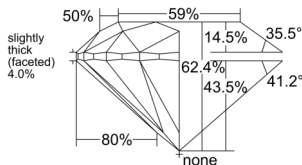

GIA®

FACSIMILE

GIA REPORT 6532284286

Verify this report at GIA.edu

GIA NATURAL DIAMOND DOSSIER®

September 02, 2025
GIA Report Number 6532284286
Shape and Cutting Style ..... Round Brilliant
Measurements ..... 4.67 - 4.71 x 2.93 mm

GRADING RESULTS

Carat Weight ..... 0.40 carat
Color Grade ..... F
Clarity Grade VVS1
Cut Grade ..... Excellent

ADDITIONAL GRADING INFORMATION

Polish ..... Excellent
Symmetry ..... Excellent
Fluorescence ..... Medium Blue
Clarity Characteristics ..... Pinpoint
Inscription(s): GIA 6532284286

PROPORTIONS

Profile to actual proportions