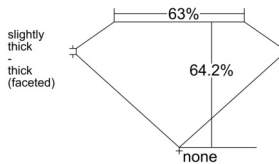

GIA®

FACSIMILE

GIA REPORT 6532284459

Verify this report at GIA.edu

GIA NATURAL DIAMOND DOSSIER®

September 02, 2025
GIA Report Number 6532284459
Shape and Cutting Style ..... Cushion Brilliant
Measurements ..... 6.02 x 5.01 x 3.22 mm

GRADING RESULTS

Carat Weight ..... 0.71 carat
Color Grade ..... D
Clarity Grade VS1

ADDITIONAL GRADING INFORMATION

Polish ..... Excellent
Symmetry ..... Excellent
Fluorescence ..... Medium Blue
Clarity Characteristics ..... Crystal
Inscription(s): GIA 6532284459

PROPORTIONS

Profile not to actual proportions

GRADING SCALES

GIA COLOR SCALE		GIA CLARITY SCALE			
COLORLESS	D	VERY VERY SLIGHTLY INCLUDED	FLAWLESS		
	E		INTERNALLY FLAWLESS		
	F	VERY SLIGHTLY INCLUDED	VS₁		
	G		VS₂		
	H		VS₁		
	NEAR COLORLESS	I	SLIGHTLY INCLUDED	VS₂	
		J		SI₁	
		FAINT	K	INCLUDED	SI₂
			L		I₁
			M		I₂
VERT LIGHT	N	LIGHT	I₃		
	O				
	P				
	Q				
	R