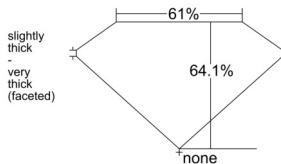

GIA®

FACSIMILE

GIA REPORT 6532285324

Verify this report at GIA.edu

GIA NATURAL DIAMOND DOSSIER®

September 03, 2025
GIA Report Number 6532285324
Shape and Cutting Style ..... Marquise Brilliant
Measurements ..... 5.58 x 2.89 x 1.85 mm

GRADING RESULTS

Carat Weight ..... 0.18 carat
Color Grade ..... F
Clarity Grade VS1

ADDITIONAL GRADING INFORMATION

Polish ..... Very Good
Symmetry ..... Very Good
Fluorescence ..... None
Clarity Characteristics..... Cloud, Crystal, Needle, Pinpoint
Inscription(s): GIA 6532285324

PROPORTIONS

Profile not to actual proportions

GRADING SCALES

GIA COLOR SCALE		GIA CLARITY SCALE		
NEAR COLORLESS	D	VERY VERY SLIGHTLY INCLUDED	FLAWLESS	
	E		INTERNALLY FLAWLESS	
	F	VERY SLIGHTLY INCLUDED	VS₁	
	G		VS₂	
	H		VS₁	
	FAINT	I	SLIGHTLY INCLUDED	SI₁
		J		SI₂
		K	INCLUDED	I₁
		L		I₂
		M		I₃
VERT LIGHT	N			
	O			
	P			
	Q			
	R			
LIGHT	S			
	T			
	U			
	V			
	W			
	X			
	Y			
	Z