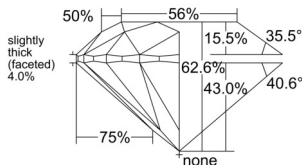

GIA®

FACSIMILE

GIA REPORT 6532293591

Verify this report at GIA.edu

GIA NATURAL DIAMOND DOSSIER®

September 03, 2025
GIA Report Number 6532293591
Shape and Cutting Style ..... Round Brilliant
Measurements ..... 5.87 - 5.90 x 3.68 mm

GRADING RESULTS

Carat Weight ..... 0.80 carat
Color Grade ..... F
Clarity Grade S11
Cut Grade ..... Excellent

ADDITIONAL GRADING INFORMATION

Polish ..... Excellent
Symmetry ..... Excellent
Fluorescence ..... Faint
Clarity Characteristics..... Feather, Crystal
Inscription(s): GIA 6532293591

PROPORTIONS

Profile to actual proportions