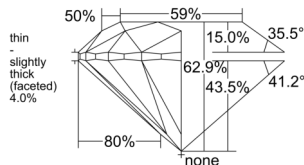

GIA®

FACSIMILE

GIA REPORT 6532295124

Verify this report at GIA.edu

GIA NATURAL DIAMOND DOSSIER®

September 04, 2025
GIA Report Number 6532295124
Shape and Cutting Style ..... Round Brilliant
Measurements ..... 4.98 - 5.05 x 3.15 mm

GRADING RESULTS

Carat Weight ..... 0.50 carat
Color Grade ..... F
Clarity Grade VS1
Cut Grade ..... Excellent

ADDITIONAL GRADING INFORMATION

Polish ..... Excellent
Symmetry ..... Very Good
Fluorescence ..... None
Clarity Characteristics..... Crystal, Indented Natural, Needle, Pinpoint

Inscription(s): GIA 6532295124

PROPORTIONS

GRADING SCALES

GIA COLOR SCALE

COLOREDNESS	D
	E
	F
	G
	H
	I
	J
NEAR COLORLESS	K
	L
FADING	M
	N
	O
	P
	Q
	R
	S
	T
	U
	V
	W
	X
	Y
LIGHT	Z

GIA CLARITY SCALE

VERY VERY SLIGHTLY INCLUDED	FLAWLESS
	INTERNALLY FLAWLESS
VERY SLIGHTLY INCLUDED	VVS₁
	VVS₂
SLIGHTLY INCLUDED	VS₁
	VS₂
INCLUDED	SI₁
	SI₂
	I₁
	I₂
	I₃

GIA CUT SCALE

EXCELLENT
VERY GOOD
GOOD
FAIR
POOR