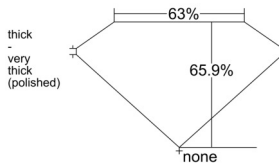

GIA®

FACSIMILE

GIA REPORT 6532298626

Verify this report at GIA.edu

GIA NATURAL DIAMOND DOSSIER®

September 03, 2025
GIA Report Number 6532298626
Shape and Cutting Style ..... **Cut-Cornered Rectangular Modified Brilliant**
Measurements ..... 5.38 x 4.05 x 2.67 mm

GRADING RESULTS

Carat Weight ..... 0.54 carat
Color Grade ..... D
Clarity Grade VVS1

ADDITIONAL GRADING INFORMATION

Polish ..... Excellent
Symmetry ..... Excellent
Fluorescence ..... Faint
Clarity Characteristics ..... Pinpoint
Inscription(s): GIA 6532298626

PROPORTIONS

Profile not to actual proportions

GRADING SCALES

GIA COLOR SCALE		GIA CLARITY SCALE	
COLORLESS	D	VERY VERY SLIGHTLY INCLUDED	FLAWLESS
	E		INTERNALLY FLAWLESS
	F		VVS₁
	G		VVS₂
	H		VS₁
	I		VS₂
	J		SI₁
	K		SI₂
	L		I₁
	M		I₂
NEAR COLORLESS	N	SLIGHTLY INCLUDED	I₃
	O		
	P		
	Q		
FAINT	R		
	S		
	T		
	U		
VERT LIGHT	V		
	W		
	X		
	Y		
LIGHT	Z