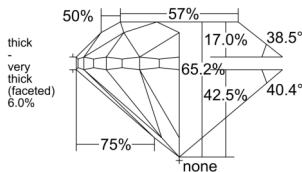

GIA®

FACSIMILE

GIA REPORT 6532301250

Verify this report at GIA.edu

GIA NATURAL DIAMOND DOSSIER®

September 04, 2025
GIA Report Number 6532301250
Shape and Cutting Style ..... Round Brilliant
Measurements ..... 4.87 - 4.93 x 3.20 mm

GRADING RESULTS

Carat Weight ..... 0.50 carat
Color Grade ..... E
Clarity Grade VS1
Cut Grade ..... Good

ADDITIONAL GRADING INFORMATION

Polish ..... Excellent
Symmetry ..... Very Good
Fluorescence ..... Faint
Clarity Characteristics ..... Cloud, Needle
Inscription(s): GIA 6532301250

PROPORTIONS

Profile to actual proportions