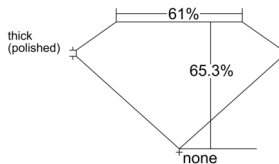

GIA®

FACSIMILE

GIA REPORT 6532304792

Verify this report at GIA.edu

GIA NATURAL DIAMOND DOSSIER®

September 04, 2025
GIA Report Number 6532304792
Shape and Cutting Style ..... **Cut-Cornered Rectangular Modified Brilliant**
Measurements ..... 4.55 x 3.38 x 2.21 mm

GRADING RESULTS

Carat Weight ..... 0.29 carat
Color Grade ..... G
Clarity Grade S11

ADDITIONAL GRADING INFORMATION

Polish ..... Very Good
Symmetry ..... Very Good
Fluorescence ..... None
Clarity Characteristics..... Crystal, Cloud, Feather
Inscription(s): GIA 6532304792

PROPORTIONS

Profile not to actual proportions

GRADING SCALES

GIA COLOR SCALE		GIA CLARITY SCALE	
COLORLESS	NEAR COLORLESS	VERY VERY SLIGHTLY INCLUDED	SLIGHTLY INCLUDED
D			FLAWLESS
E			INTERNALLY FLAWLESS
F			
G			VVS₁
H			VVS₂
I			
J			VS₁
K			VS₂
L			
M			S1₁
N			S1₂
O			
P			I₁
Q			I₂
R			I₃
S			
T			
U			
V			
W			
X			
Y			
Z