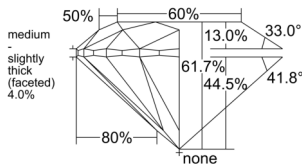

GIA®

FACSIMILE

GIA REPORT 6532321260

Verify this report at GIA.edu

GIA NATURAL DIAMOND DOSSIER®

September 05, 2025
GIA Report Number 6532321260
Shape and Cutting Style ..... Round Brilliant
Measurements ..... 3.85 - 3.87 x 2.38 mm

GRADING RESULTS

Carat Weight ..... 0.21 carat
Color Grade ..... D
Clarity Grade VS1
Cut Grade ..... Excellent

ADDITIONAL GRADING INFORMATION

Polish ..... Excellent
Symmetry ..... Excellent
Fluorescence ..... Faint
Clarity Characteristics ..... Cloud, Pinpoint
Inscription(s): GIA 6532321260

PROPORTIONS

Profile to actual proportions