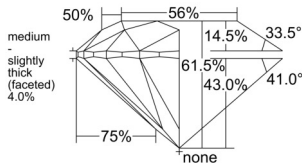

GIA®

FACSIMILE

GIA REPORT 6532330143

Verify this report at GIA.edu

GIA NATURAL DIAMOND DOSSIER®

September 05, 2025
GIA Report Number 6532330143
Shape and Cutting Style ..... Round Brilliant
Measurements ..... 4.39 - 4.41 x 2.71 mm

GRADING RESULTS

Carat Weight ..... 0.32 carat
Color Grade ..... F
Clarity Grade VVS1
Cut Grade ..... Excellent

ADDITIONAL GRADING INFORMATION

Polish ..... Excellent
Symmetry ..... Excellent
Fluorescence ..... None
Clarity Characteristics ..... Pinpoint, Feather
Inscription(s): GIA 6532330143

PROPORTIONS

Profile to actual proportions