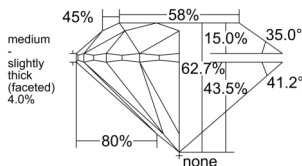

GIA®

FACSIMILE

GIA REPORT 6532330708

Verify this report at GIA.edu

GIA NATURAL DIAMOND DOSSIER®

September 05, 2025
GIA Report Number 6532330708
Shape and Cutting Style ..... Round Brilliant
Measurements ..... 5.35 - 5.38 x 3.37 mm

GRADING RESULTS

Carat Weight ..... 0.60 carat
Color Grade I
Clarity Grade S11
Cut Grade ..... Excellent

ADDITIONAL GRADING INFORMATION

Polish ..... Excellent
Symmetry ..... Excellent
Fluorescence ..... None
Clarity Characteristics ..... Crystal, Feather
Inscription(s): GIA 6532330708

PROPORTIONS

GRADING SCALES

GIA COLOR SCALE	GIA CLARITY SCALE	GIA CUT SCALE	
D	FLAWLESS	EXCELLENT	
E	INTERNALLY FLAWLESS		
F		VVS₁	VERY GOOD
G	VVS₂		
H	VS₁	GOOD	
I	VS₂		
J	S1₁	FAIR	
K	S1₂		
L	I₁	POOR	
M	I₂		
N	I₃		
O			
P			
Q			
R			
S			
T			
U			
V			
W			
X			
Y			
Z