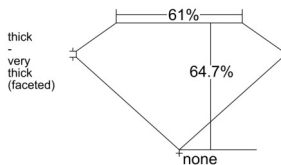

GIA®

FACSIMILE

GIA REPORT 6532332700

Verify this report at GIA.edu

GIA NATURAL DIAMOND DOSSIER®

September 05, 2025
GIA Report Number 6532332700
Shape and Cutting Style ..... Pear Brilliant
Measurements ..... 6.73 x 4.32 x 2.80 mm

GRADING RESULTS

Carat Weight ..... 0.51 carat
Color Grade ..... F
Clarity Grade VS1

ADDITIONAL GRADING INFORMATION

Polish ..... Excellent
Symmetry ..... Very Good
Fluorescence ..... Faint
Clarity Characteristics ..... Cloud
Inscription(s): GIA 6532332700

PROPORTIONS

Profile not to actual proportions

GRADING SCALES

GIA COLOR SCALE		GIA CLARITY SCALE			
COLORLESS	D	VERY VERY SLIGHTLY INCLUDED	FLAWLESS		
	E		INTERNALLY FLAWLESS		
	F		VVS₁		
	G		VVS₂		
	NEAR COLORLESS	H	VERY SLIGHTLY INCLUDED	VS₁	
		I		VS₂	
		FAINT	J	SLIGHTLY INCLUDED	S₁
			K		S₂
	L		I₁		
	M		I₂		
N	I₃				
P					
VERT LIGHT	Q	INCLUDED			
	R				
	S				
	T				
	U				
	V				
	W				
	X				
LIGHT	Y				
	Z