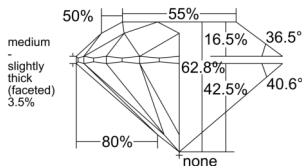

GIA®

FACSIMILE

GIA REPORT 6532335146

Verify this report at GIA.edu

GIA NATURAL DIAMOND DOSSIER®

September 08, 2025
GIA Report Number 6532335146
Shape and Cutting Style ..... Round Brilliant
Measurements ..... 5.34 - 5.38 x 3.37 mm

GRADING RESULTS

Carat Weight ..... 0.60 carat
Color Grade ..... G
Clarity Grade VS2
Cut Grade ..... Excellent

ADDITIONAL GRADING INFORMATION

Polish ..... Excellent
Symmetry ..... Excellent
Fluorescence ..... None
Clarity Characteristics ..... Feather, Cloud
Inscription(s): GIA 6532335146

PROPORTIONS

GRADING SCALES

GIA COLOR SCALE

COLOREDNESS	D
	E
	F
	G
	H
	I
	J
NEAR COLORLESS	K
	L
FAIN	M
	N
	O
	P
VERY LIGHT	R
	S
	T
	U
	V
	W
	X
	Y
LIGHT	Z

GIA CLARITY SCALE

VERY VERY SLIGHTLY INCLUDED	FLAWLESS
	INTERNALLY FLAWLESS
VERY SLIGHTLY INCLUDED	VVS₁
	VVS₂
SLIGHTLY INCLUDED	VS₁
	VS₂
INCLUDED	SI₁
	SI₂
	I₁
	I₂
	I₃

GIA CUT SCALE

EXCELLENT
VERY GOOD
GOOD
FAIR
POOR