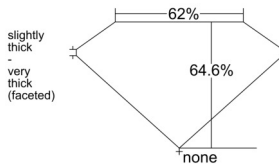

GIA®

FACSIMILE

GIA REPORT 6532335868

Verify this report at GIA.edu

GIA NATURAL DIAMOND DOSSIER®

September 06, 2025
GIA Report Number 6532335868
Shape and Cutting Style ..... Pear Brilliant
Measurements ..... 6.57 x 4.44 x 2.87 mm

GRADING RESULTS

Carat Weight ..... 0.51 carat
Color Grade ..... H
Clarity Grade VS1

ADDITIONAL GRADING INFORMATION

Polish ..... Excellent
Symmetry ..... Excellent
Fluorescence ..... None
Clarity Characteristics ..... Cloud
Inscription(s): GIA 6532335868

PROPORTIONS

Profile not to actual proportions

GRADING SCALES

GIA COLOR SCALE		GIA CLARITY SCALE			
COLORLESS	D	VERY VERY SLIGHTLY INCLUDED	FLAWLESS		
	E		INTERNALLY FLAWLESS		
	F	VERY SLIGHTLY INCLUDED	VVS₁		
	G		VVS₂		
	H		VS₁		
	NEAR COLORLESS	I	SLIGHTLY INCLUDED	VS₂	
		J		SI₁	
		FAINT	K	INCLUDED	SI₂
			L		I₁
			M		I₂
VERY LIGHT			N	LIGHT	I₃
			O		
			P		
	Q				
LIGHT	R				
	S				
	T				
	U				
	V				
	Z