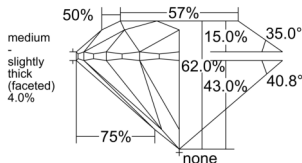

GIA®

FACSIMILE

GIA REPORT 6532337760

Verify this report at GIA.edu

GIA NATURAL DIAMOND DOSSIER®

September 08, 2025
GIA Report Number 6532337760
Shape and Cutting Style ..... Round Brilliant
Measurements ..... 5.38 - 5.39 x 3.34 mm

GRADING RESULTS

Carat Weight ..... 0.60 carat
Color Grade I
Clarity Grade VVS1
Cut Grade ..... Excellent

ADDITIONAL GRADING INFORMATION

Polish ..... Very Good
Symmetry ..... Very Good
Fluorescence ..... None
Clarity Characteristics..... Pinpoint, Feather, Cavity
Inscription(s): GIA 6532337760

PROPORTIONS

Profile to actual proportions

GRADING SCALES

GIA COLOR SCALE	GIA CLARITY SCALE	GIA CUT SCALE	
D	FLAWLESS	EXCELLENT	
E	INTERNALLY FLAWLESS		
F		VVS₁	VERY GOOD
G	VVS₂		
H	VS₁	GOOD	
I	VS₂		
J	SI₁	FAIR	
K	SI₂		
L	I₁	POOR	
M	I₂		
N	I₃		
O			
P			
Q			
R			
S			
T			
U			
V			
W			
X			
Y			
Z