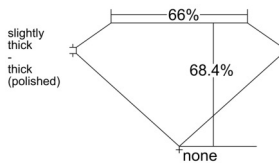

GIA®

FACSIMILE

GIA REPORT 6532343436

Verify this report at GIA.edu

GIA NATURAL DIAMOND DOSSIER®

September 08, 2025
GIA Report Number **6532343436**
Shape and Cutting Style ..... **Cut-Cornered Rectangular Modified Brilliant**
Measurements ..... **5.35 x 3.90 x 2.67 mm**

GRADING RESULTS

Carat Weight ..... **0.51 carat**
Color Grade ..... **E**
Clarity Grade **VVS1**

ADDITIONAL GRADING INFORMATION

Polish ..... **Excellent**
Symmetry ..... **Very Good**
Fluorescence ..... **Faint**
Clarity Characteristics..... **Pinpoint, Feather**
Inscription(s): **GIA 6532343436**

PROPORTIONS

Profile not to actual proportions

GRADING SCALES

GIA COLOR SCALE		GIA CLARITY SCALE			
COLORLESS	D	VERY VERY SLIGHTLY INCLUDED	FLAWLESS		
	E		INTERNALLY FLAWLESS		
	F		VVS₁		
	G		VVS₂		
	NEAR COLORLESS	H	VERY SLIGHTLY INCLUDED	VS₁	
		I		VS₂	
		FAINT	J	SLIGHTLY INCLUDED	S₁
			K		S₂
	L		I₁		
	VERTICALLY LIGHT		M	INCLUDED	I₂
N			I₃		
O					
P					
LIGHT	Q				
	R				
	S				
	T				
	U				
	Z