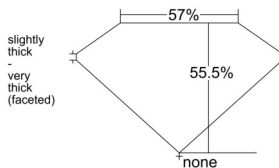

GIA®

FACSIMILE

GIA REPORT 6532349303

Verify this report at GIA.edu

GIA NATURAL DIAMOND DOSSIER®

September 08, 2025
GIA Report Number 6532349303
Shape and Cutting Style ..... Pear Brilliant
Measurements ..... 7.02 x 4.62 x 2.56 mm

GRADING RESULTS

Carat Weight ..... 0.50 carat
Color Grade ..... E
Clarity Grade SI1

ADDITIONAL GRADING INFORMATION

Polish ..... Excellent
Symmetry ..... Very Good
Fluorescence ..... None
Clarity Characteristics ..... Crystal
Inscription(s): GIA 6532349303

PROPORTIONS

Profile not to actual proportions

GRADING SCALES

GIA COLOR SCALE		GIA CLARITY SCALE			
COLORLESS	D	VERY VERY SLIGHTLY INCLUDED	FLAWLESS		
	E		INTERNALLY FLAWLESS		
	F		VVS₁		
	G		VVS₂		
	NEAR COLORLESS	H	VERY SLIGHTLY INCLUDED	VS₁	
		I		VS₂	
		FAINT	J	SLIGHTLY INCLUDED	SI₁
			K		SI₂
	L		I₁		
	M		I₂		
N	I₃				
P					
VERT LIGHT	Q	INCLUDED			
	R				
	S				
	T				
	U				
	V				
LIGHT	W				
	X				
	Y				
	Z