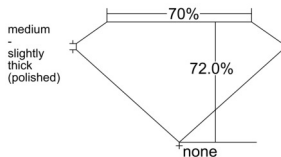

GIA®

FACSIMILE

GIA REPORT 6532355227

Verify this report at GIA.edu

GIA NATURAL DIAMOND DOSSIER®

September 09, 2025
GIA Report Number 6532355227
Shape and Cutting Style ..... Square Modified Brilliant
Measurements ..... 4.62 x 4.59 x 3.31 mm

GRADING RESULTS

Carat Weight ..... 0.55 carat
Color Grade ..... E
Clarity Grade VS1

ADDITIONAL GRADING INFORMATION

Polish ..... Excellent
Symmetry ..... Very Good
Fluorescence ..... None
Clarity Characteristics..... Crystal, Feather, Cloud
Inscription(s): GIA 6532355227

PROPORTIONS

Profile not to actual proportions

GRADING SCALES

GIA COLOR SCALE		GIA CLARITY SCALE		
COLORLESS	D	VERY VERY SLIGHTLY INCLUDED	FLAWLESS	
	E		INTERNALLY FLAWLESS	
	F		VS₁	
	G		VS₂	
	NEAR COLORLESS	H	VERY SLIGHTLY INCLUDED	VS₁
		I		VS₂
		J		SI₁
		K		SI₂
	FAINT	L	SLIGHTLY INCLUDED	I₁
		M		I₂
N		I₃		
O				
VERT LIGHT	P	INCLUDED		
	Q			
	R			
	S			
	T			
	U			
	V			
	W			
LIGHT	X			
	Y			
Z