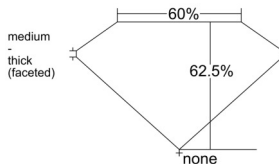

GIA®

FACSIMILE

GIA REPORT 6532373112

Verify this report at GIA.edu

GIA NATURAL DIAMOND DOSSIER®

September 12, 2025
GIA Report Number 6532373112
Shape and Cutting Style ..... Pear Brilliant
Measurements ..... 6.05 x 3.64 x 2.28 mm

GRADING RESULTS

Carat Weight ..... 0.30 carat
Color Grade ..... H
Clarity Grade VS1

ADDITIONAL GRADING INFORMATION

Polish ..... Excellent
Symmetry ..... Very Good
Fluorescence ..... None
Clarity Characteristics..... Feather, Cloud, Pinpoint
Inscription(s): GIA 6532373112

PROPORTIONS

Profile not to actual proportions

GRADING SCALES

GIA COLOR SCALE		GIA CLARITY SCALE			
COLORLESS	D	VERY VERY SLIGHTLY INCLUDED	FLAWLESS		
	E		INTERNALLY FLAWLESS		
	F	VERY SLIGHTLY INCLUDED	VVS₁		
	G		VVS₂		
	H		VS₁		
	NEAR COLORLESS	I	SLIGHTLY INCLUDED	VS₂	
		J		SI₁	
		FAINT	K	INCLUDED	SI₂
			L		I₁
			M		I₂
VERT LIGHT			N	INCLUDED	I₃
			O		
			P		
	Q				
LIGHT	R				
	S				
	T				
	U				
	V				
	Z