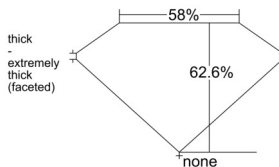

GIA®

FACSIMILE

GIA REPORT 6532374605

Verify this report at GIA.edu

GIA NATURAL DIAMOND DOSSIER®

September 10, 2025
GIA Report Number 6532374605
Shape and Cutting Style ..... Pear Brilliant
Measurements ..... 5.73 x 3.71 x 2.32 mm

GRADING RESULTS

Carat Weight ..... 0.30 carat
Color Grade ..... H
Clarity Grade VS2

ADDITIONAL GRADING INFORMATION

Polish ..... Very Good
Symmetry ..... Good
Fluorescence ..... None
Clarity Characteristics ..... Crystal
Inscription(s): GIA 6532374605

PROPORTIONS

Profile not to actual proportions

GRADING SCALES

GIA COLOR SCALE		GIA CLARITY SCALE			
COLORLESS	D	VERY VERY SLIGHTLY INCLUDED	FLAWLESS		
	E		INTERNALLY FLAWLESS		
	F		VVS₁		
	G		VVS₂		
	NEAR COLORLESS	H	VERY SLIGHTLY INCLUDED	VS₁	
		I		VS₂	
		FAINT	J	SLIGHTLY INCLUDED	I₁
			K		I₂
	L		I₃		
	M				
N					
O					
VERT LIGHT	P				
	Q				
	R				
	S				
	T				
	U				
	LIGHT	V			
		W			
X					
Y					
Z