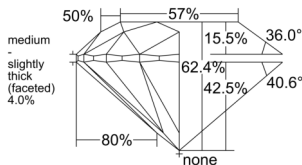

GIA®

FACSIMILE

GIA REPORT 6532380519

Verify this report at GIA.edu

GIA NATURAL DIAMOND DOSSIER®

September 11, 2025
GIA Report Number 6532380519
Shape and Cutting Style ..... Round Brilliant
Measurements ..... 4.55 - 4.58 x 2.85 mm

GRADING RESULTS

Carat Weight ..... 0.37 carat
Color Grade ..... E
Clarity Grade VVS1
Cut Grade ..... Excellent

ADDITIONAL GRADING INFORMATION

Polish ..... Excellent
Symmetry ..... Excellent
Fluorescence ..... None
Clarity Characteristics ..... Pinpoint, Feather
Inscription(s): GIA 6532380519

PROPORTIONS

Profile to actual proportions