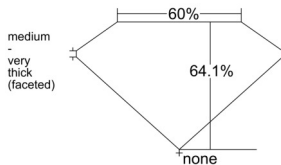

GIA®

FACSIMILE

GIA REPORT 6532381044

Verify this report at GIA.edu

GIA NATURAL DIAMOND DOSSIER®

September 10, 2025
GIA Report Number 6532381044
Shape and Cutting Style ..... Pear Brilliant
Measurements ..... 5.80 x 3.70 x 2.37 mm

GRADING RESULTS

Carat Weight ..... 0.30 carat
Color Grade ..... E
Clarity Grade VVS1

ADDITIONAL GRADING INFORMATION

Polish ..... Excellent
Symmetry ..... Very Good
Fluorescence ..... None
Clarity Characteristics ..... Feather
Inscription(s): GIA 6532381044

PROPORTIONS

Profile not to actual proportions

GRADING SCALES

GIA COLOR SCALE		GIA CLARITY SCALE			
COLORLESS	D	VERY VERY SLIGHTLY INCLUDED	FLAWLESS		
	E		INTERNALLY FLAWLESS		
	F	VERY SLIGHTLY INCLUDED	VVS₁		
	G		VVS₂		
	H		VS₁		
	NEAR COLORLESS	I	SLIGHTLY INCLUDED	VS₂	
		J		SI₁	
		FAINT	K	INCLUDED	SI₂
			L		I₁
			M		I₂
VERT LIGHT	N	LIGHT	I₃		
	O				
	P				
	Q				
	R