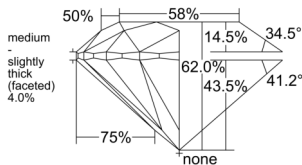

GIA®

FACSIMILE

GIA REPORT 6532382816

Verify this report at GIA.edu

GIA NATURAL DIAMOND DOSSIER®

September 10, 2025
GIA Report Number 6532382816
Shape and Cutting Style ..... Round Brilliant
Measurements ..... 4.14 - 4.16 x 2.57 mm

GRADING RESULTS

Carat Weight ..... 0.27 carat
Color Grade ..... D
Clarity Grade VS2
Cut Grade ..... Excellent

ADDITIONAL GRADING INFORMATION

Polish ..... Excellent
Symmetry ..... Excellent
Fluorescence ..... None
Clarity Characteristics ..... Crystal
Inscription(s): GIA 6532382816

PROPORTIONS

GRADING SCALES

GIA COLOR SCALE	GIA CLARITY SCALE	GIA CUT SCALE	
D	FLAWLESS	EXCELLENT	
E	INTERNALLY FLAWLESS		
F		VVS₁	VERY GOOD
G	VVS₂		
H	VS₁	GOOD	
I	VS₂		
J	SI₁	FAIR	
K	SI₂		
L	I₁	POOR	
M	I₂		
N	I₃		
O			
P			
Q			
R			
S			
T			
U			
V			
W			
X			
Y			
Z