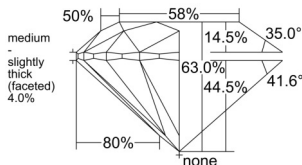

GIA®

FACSIMILE

GIA REPORT 6532416223

Verify this report at GIA.edu

GIA NATURAL DIAMOND DOSSIER®

September 13, 2025
GIA Report Number 6532416223
Shape and Cutting Style ..... Round Brilliant
Measurements ..... 5.39 - 5.41 x 3.40 mm

GRADING RESULTS

Carat Weight ..... 0.61 carat
Color Grade ..... J
Clarity Grade VS1
Cut Grade ..... Excellent

ADDITIONAL GRADING INFORMATION

Polish ..... Excellent
Symmetry ..... Excellent
Fluorescence ..... None
Clarity Characteristics ..... Crystal, Pinpoint, Needle
Inscription(s): GIA 6532416223

PROPORTIONS

GRADING SCALES

GIA COLOR SCALE	GIA CLARITY SCALE	GIA CUT SCALE	
D	FLAWLESS	EXCELLENT	
E	INTERNALLY FLAWLESS		
F		VVS₁	VERY GOOD
G	VVS₂		
H	VS₁	GOOD	
I	VS₂		
J	SI₁	FAIR	
K	SI₂		
L	I₁	POOR	
M			
N			
O	I₂		
P			
Q			
R	I₃		
S			
T			
U			
V			
W			
X			
Y			
Z