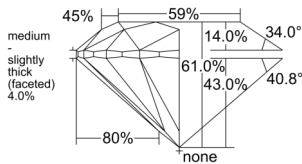

GIA®

FACSIMILE

GIA REPORT 6532418237

Verify this report at GIA.edu

GIA NATURAL DIAMOND DOSSIER®

September 18, 2025
GIA Report Number 6532418237
Shape and Cutting Style ..... Round Brilliant
Measurements ..... 4.65 - 4.67 x 2.84 mm

GRADING RESULTS

Carat Weight ..... 0.38 carat
Color Grade ..... F
Clarity Grade VVS1
Cut Grade ..... Excellent

ADDITIONAL GRADING INFORMATION

Polish ..... Excellent
Symmetry ..... Excellent
Fluorescence ..... Faint
Clarity Characteristics ..... Pinpoint, Feather
Inscription(s): GIA 6532418237

PROPORTIONS

Profile to actual proportions

GRADING SCALES

GIA COLOR SCALE	GIA CLARITY SCALE	GIA CUT SCALE	
D	FLAWLESS	EXCELLENT	
E	INTERNALLY FLAWLESS		
F		VVS₁	VERY GOOD
G	VVS₂		
H	VS₁	GOOD	
I	VS₂		
J	SI₁	FAIR	
K	SI₂		
L	I₁	POOR	
M			
N			
O	I₂		
P			
Q			
R	I₃		
S			
T			
U			
V			
W			
X			
Y			
Z