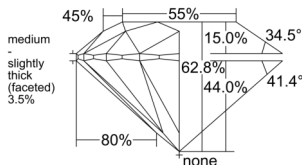

GIA®

FACSIMILE

GIA NATURAL DIAMOND DOSSIER®

September 13, 2025
GIA Report Number 6532418371
Shape and Cutting Style ..... Round Brilliant
Measurements ..... 4.44 - 4.48 x 2.80 mm

GRADING RESULTS

Carat Weight ..... 0.33 carat
Color Grade ..... D
Clarity Grade VS1
Cut Grade ..... Excellent

ADDITIONAL GRADING INFORMATION

Polish ..... Excellent
Symmetry ..... Excellent
Fluorescence ..... Faint
Clarity Characteristics ..... Cloud, Pinpoint
Inscription(s): GIA 6532418371

GIA REPORT 6532418371

Verify this report at GIA.edu

PROPORTIONS

Profile to actual proportions