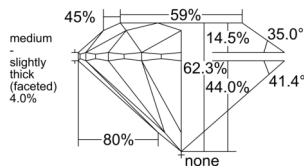

GIA®

FACSIMILE

GIA REPORT 6532421740

Verify this report at GIA.edu

GIA NATURAL DIAMOND DOSSIER®

October 03, 2025
GIA Report Number 6532421740
Shape and Cutting Style ..... Round Brilliant
Measurements ..... 5.68 - 5.72 x 3.55 mm

GRADING RESULTS

Carat Weight ..... 0.71 carat
Color Grade ..... G
Clarity Grade S11
Cut Grade ..... Excellent

ADDITIONAL GRADING INFORMATION

Polish ..... Excellent
Symmetry ..... Excellent
Fluorescence ..... None
Clarity Characteristics ..... Crystal, Cloud
Inscription(s): GIA 6532421740

PROPORTIONS

Profile to actual proportions