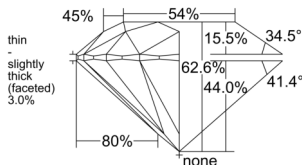

GIA®

FACSIMILE

GIA REPORT 6532427718

Verify this report at GIA.edu

GIA NATURAL DIAMOND DOSSIER®

October 06, 2025
GIA Report Number 6532427718
Shape and Cutting Style ..... Round Brilliant
Measurements ..... 3.69 - 3.72 x 2.32 mm

GRADING RESULTS

Carat Weight ..... 0.19 carat
Color Grade ..... E
Clarity Grade VVS1
Cut Grade ..... Excellent

ADDITIONAL GRADING INFORMATION

Polish ..... Excellent
Symmetry ..... Excellent
Fluorescence ..... None
Clarity Characteristics ..... Feather
Inscription(s): GIA 6532427718

PROPORTIONS

Profile to actual proportions