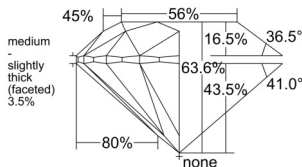

GIA®

FACSIMILE

GIA REPORT 6532428218

Verify this report at GIA.edu

GIA NATURAL DIAMOND DOSSIER®

September 15, 2025
GIA Report Number 6532428218
Shape and Cutting Style ..... Round Brilliant
Measurements ..... 5.86 - 5.89 x 3.73 mm

GRADING RESULTS

Carat Weight ..... 0.80 carat
Color Grade ..... F
Clarity Grade VS1
Cut Grade ..... Excellent

ADDITIONAL GRADING INFORMATION

Polish ..... Excellent
Symmetry ..... Excellent
Fluorescence ..... Strong Blue
Clarity Characteristics..... Crystal, Pinpoint, Indented Natural
Inscription(s): GIA 6532428218

PROPORTIONS

GRADING SCALES

GIA COLOR SCALE

COLORLESS	D
	E
	F
	G
	H
	I
	J
NEAR COLORLESS	K
	L
FANT	M
	N
	O
	P
VERY LIGHT	Q
	R
	S
	T
	U
	V
	W
	X
	Y
LIGHT	Z

GIA CLARITY SCALE

FLAWLESS	VERY VERY SLIGHTLY INCLUDED	VS₁	VS₂	VS₁	VS₂	SI₁	SI₂	I₁	I₂	I₃		
											FLAWLESS	INTERNALLY FLAWLESS

GIA CUT SCALE

EXCELLENT
VERY GOOD
GOOD
FAIR
POOR