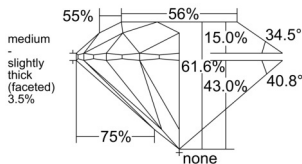

GIA®

FACSIMILE

GIA REPORT 6532428588

Verify this report at GIA.edu

GIA NATURAL DIAMOND DOSSIER®

September 18, 2025
GIA Report Number 6532428588
Shape and Cutting Style ..... Round Brilliant
Measurements ..... 5.32 - 5.34 x 3.29 mm

GRADING RESULTS

Carat Weight ..... 0.57 carat
Color Grade I
Clarity Grade VVS1
Cut Grade ..... Excellent

ADDITIONAL GRADING INFORMATION

Polish ..... Excellent
Symmetry ..... Excellent
Fluorescence ..... Faint
Clarity Characteristics ..... Pinpoint
Inscription(s): GIA 6532428588

PROPORTIONS

Profile to actual proportions

GRADING SCALES

GIA COLOR SCALE	GIA CLARITY SCALE	GIA CUT SCALE	
D	FLAWLESS	EXCELLENT	
E	INTERNALLY FLAWLESS		
F		VVS₁	VERY GOOD
G	VVS₂		
H	VS₁	GOOD	
I	VS₂		
J	SI₁	FAIR	
K	SI₂		
L	I₁	POOR	
M	I₂		
N	I₃		
O			
P			
Q			
R			
S			
T			
U			
V			
W			
X			
Y			
Z