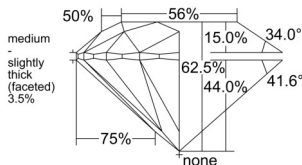

GIA®

FACSIMILE

GIA REPORT 6532433516

Verify this report at GIA.edu

GIA NATURAL DIAMOND DOSSIER®

September 16, 2025
GIA Report Number 6532433516
Shape and Cutting Style ..... Round Brilliant
Measurements ..... 4.50 - 4.53 x 2.82 mm

GRADING RESULTS

Carat Weight ..... 0.35 carat
Color Grade ..... E
Clarity Grade VVS1
Cut Grade ..... Excellent

ADDITIONAL GRADING INFORMATION

Polish ..... Excellent
Symmetry ..... Excellent
Fluorescence ..... None
Clarity Characteristics ..... Pinpoint
Inscription(s): GIA 6532433516

PROPORTIONS

Profile to actual proportions

GRADING SCALES

GIA COLOR SCALE	GIA CLARITY SCALE	GIA CUT SCALE	
COLOURLESS D	FLAWLESS	EXCELLENT	
E	INTERNALLY FLAWLESS		
F		VVS₁	VERY GOOD
G	VVS₂		
H	VS₁	GOOD	
I	VS₂		
J	SI₁	FAIR	
K	SI₂		
L	I₁	POOR	
M	I₂		
N	I₃		
O			
P			
Q			
R			
S			
T			
U			
V			
W			
X			
Y			
Z