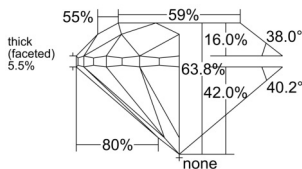

GIA®

FACSIMILE

GIA REPORT 6532437366

Verify this report at GIA.edu

GIA NATURAL DIAMOND DOSSIER®

September 15, 2025
GIA Report Number 6532437366
Shape and Cutting Style ..... Round Brilliant
Measurements ..... 4.93 - 4.97 x 3.16 mm

GRADING RESULTS

Carat Weight ..... 0.50 carat
Color Grade ..... G
Clarity Grade VS1
Cut Grade ..... Very Good

ADDITIONAL GRADING INFORMATION

Polish ..... Excellent
Symmetry ..... Excellent
Fluorescence ..... None
Clarity Characteristics ..... Cloud, Pinpoint
Inscription(s): GIA 6532437366

PROPORTIONS

Profile to actual proportions

GRADING SCALES

GIA COLOR SCALE	GIA CLARITY SCALE	GIA CUT SCALE	
COLOURLESS	FLAWLESS	EXCELLENT	
D	INTERNALLY FLAWLESS		
E	VERY VERY SLIGHTLY INCLUDED	VERY GOOD	
F			VVS₁
G	VVS₂	GOOD	
H	VS₁		
I	VS₂	FAIR	
J	SI₁		
K	SI₂	POOR	
L	I₁		
M	I₂		
N	I₃		
O			
P			
Q			
R			
S			
T			
U			
V			
W			
X			
Y			
Z