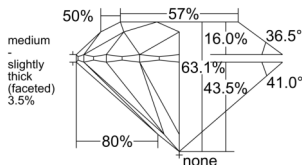

GIA®

FACSIMILE

GIA REPORT 6532439190

Verify this report at GIA.edu

GIA NATURAL DIAMOND DOSSIER®

September 15, 2025
GIA Report Number 6532439190
Shape and Cutting Style ..... Round Brilliant
Measurements ..... 5.32 - 5.37 x 3.38 mm

GRADING RESULTS

Carat Weight ..... 0.60 carat
Color Grade ..... E
Clarity Grade VS1
Cut Grade ..... Excellent

ADDITIONAL GRADING INFORMATION

Polish ..... Excellent
Symmetry ..... Excellent
Fluorescence ..... Faint
Clarity Characteristics ..... Crystal
Inscription(s): GIA 6532439190

PROPORTIONS

GRADING SCALES

GIA COLOR SCALE

COLOREDNESS	D
	E
	F
	G
	H
	I
	J
NEAR COLORLESS	K
	L
FAIN	M
	N
	O
	P
VERY LIGHT	Q
	R
	S
	T
	U
	V
	W
	X
	Y
LIGHT	Z

GIA CLARITY SCALE

VERY VERY SLIGHTLY INCLUDED	FLAWLESS
	INTERNALLY FLAWLESS
VERY SLIGHTLY INCLUDED	VVS₁
	VVS₂
SLIGHTLY INCLUDED	VS₁
	VS₂
INCLUDED	SI₁
	SI₂
	I₁
	I₂
	I₃

GIA CUT SCALE

EXCELLENT
VERY GOOD
GOOD
FAIR
POOR