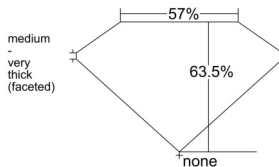

GIA®

FACSIMILE

GIA REPORT 6532441280

Verify this report at GIA.edu

GIA NATURAL DIAMOND DOSSIER®

September 17, 2025
GIA Report Number 6532441280
Shape and Cutting Style ..... Pear Brilliant
Measurements ..... 6.84 x 4.46 x 2.83 mm

GRADING RESULTS

Carat Weight ..... 0.50 carat
Color Grade ..... D
Clarity Grade SI1

ADDITIONAL GRADING INFORMATION

Polish ..... Very Good
Symmetry ..... Excellent
Fluorescence ..... Faint
Clarity Characteristics ..... Crystal
Inscription(s): GIA 6532441280

PROPORTIONS

Profile not to actual proportions

GRADING SCALES

GIA COLOR SCALE		GIA CLARITY SCALE	
COLORLESS	D	VERY VERY SLIGHTLY INCLUDED	FLAWLESS
	E		INTERNALLY FLAWLESS
	F		VVS₁
	G		VVS₂
	H		VS₁
	I		VS₂
	J		SI₁
	K		SI₂
	L		I₁
	M		I₂
NEAR COLORLESS	N	SLIGHTLY INCLUDED	I₃
	O		
	P		
	Q		
FAINT	R	INCLUDED	
	S		
	T		
	U		
VERY LIGHT	V	LIGHT	
	W		
	X		
	Y		
	Z