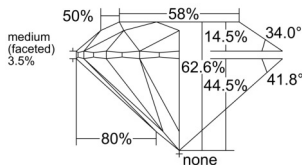

GIA®

FACSIMILE

GIA REPORT 6532449829

Verify this report at GIA.edu

GIA NATURAL DIAMOND DOSSIER®

September 17, 2025
GIA Report Number 6532449829
Shape and Cutting Style ..... Round Brilliant
Measurements ..... 4.27 - 4.31 x 2.68 mm

GRADING RESULTS

Carat Weight ..... 0.30 carat
Color Grade ..... F
Clarity Grade VVS1
Cut Grade ..... Excellent

ADDITIONAL GRADING INFORMATION

Polish ..... Excellent
Symmetry ..... Excellent
Fluorescence ..... Faint
Clarity Characteristics ..... Pinpoint, Feather
Inscription(s): GIA 6532449829

PROPORTIONS

Profile to actual proportions