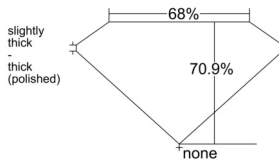

GIA®

FACSIMILE

GIA REPORT 6532456278

Verify this report at GIA.edu

GIA NATURAL DIAMOND DOSSIER®

September 18, 2025
GIA Report Number 6532456278
Shape and Cutting Style ..... Square Modified Brilliant
Measurements ..... 4.43 x 4.35 x 3.09 mm

GRADING RESULTS

Carat Weight ..... 0.50 carat
Color Grade ..... E
Clarity Grade VS1

ADDITIONAL GRADING INFORMATION

Polish ..... Very Good
Symmetry ..... Good
Fluorescence ..... None
Clarity Characteristics..... Crystal, Cloud, Needle, Pinpoint
Inspection(s): GIA 6532456278

PROPORTIONS

Profile not to actual proportions

GRADING SCALES

GIA COLOR SCALE		GIA CLARITY SCALE			
COLORLESS	D	VERY VERY SLIGHTLY INCLUDED	FLAWLESS		
	E		INTERNALLY FLAWLESS		
	F	VERY SLIGHTLY INCLUDED	VS₁		
	G		VS₂		
	H		VS₁		
	NEAR COLORLESS	I	SLIGHTLY INCLUDED	VS₂	
		J		SI₁	
		FAINT	K	INCLUDED	SI₂
			L		I₁
			M		I₂
VERT LIGHT	N	INCLUDED	I₃		
	O				
	P				
	Q				
	R				
LIGHT	S				
	T				
	U				
	V				
	W				
X					
Y					
Z