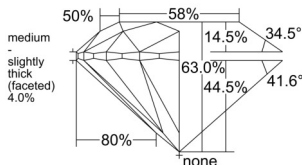

GIA®

FACSIMILE

GIA REPORT 6532477286

Verify this report at GIA.edu

GIA NATURAL DIAMOND DOSSIER®

September 18, 2025
GIA Report Number 6532477286
Shape and Cutting Style ..... Round Brilliant
Measurements ..... 5.48 - 5.53 x 3.47 mm

GRADING RESULTS

Carat Weight ..... 0.65 carat
Color Grade ..... G
Clarity Grade VS1
Cut Grade ..... Excellent

ADDITIONAL GRADING INFORMATION

Polish ..... Excellent
Symmetry ..... Excellent
Fluorescence ..... None
Clarity Characteristics ..... Crystal, Needle, Pinpoint
Inscription(s): GIA 6532477286

PROPORTIONS

Profile to actual proportions