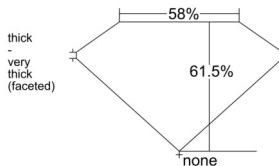

GIA®

FACSIMILE

GIA REPORT 6532477799

Verify this report at GIA.edu

GIA NATURAL DIAMOND DOSSIER®

September 20, 2025
GIA Report Number 6532477799
Shape and Cutting Style ..... Heart Brilliant
Measurements ..... 5.01 x 6.14 x 3.77 mm

GRADING RESULTS

Carat Weight ..... 0.70 carat
Color Grade ..... F
Clarity Grade VS2

ADDITIONAL GRADING INFORMATION

Polish ..... Excellent
Symmetry ..... Excellent
Fluorescence ..... None
Clarity Characteristics ..... Cloud, Crystal, Feather
Inscription(s): GIA 6532477799

PROPORTIONS

Profile not to actual proportions

GRADING SCALES

GIA COLOR SCALE		GIA CLARITY SCALE	
COLORLESS	D	VERY VERY SLIGHTLY INCLUDED	FLAWLESS
	E		INTERNALLY FLAWLESS
	F		VVS₁
	G		VVS₂
	H		VS₁
	I		VS₂
	J		SI₁
	K		SI₂
	L		I₁
	M		I₂
NEAR COLORLESS	N	SLIGHTLY INCLUDED	I₃
	O		
	P		
	Q		
FAINT	R		
	S		
	T		
	U		
VERT LIGHT	V		
	W		
	X		
	Y		
LIGHT	Z