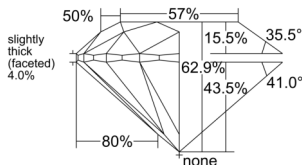

GIA®

FACSIMILE

GIA REPORT 6532481255

Verify this report at GIA.edu

GIA NATURAL DIAMOND DOSSIER®

September 20, 2025
GIA Report Number 6532481255
Shape and Cutting Style ..... Round Brilliant
Measurements ..... 6.12 - 6.16 x 3.86 mm

GRADING RESULTS

Carat Weight ..... 0.90 carat
Color Grade ..... D
Clarity Grade VS1
Cut Grade ..... Excellent

ADDITIONAL GRADING INFORMATION

Polish ..... Excellent
Symmetry ..... Excellent
Fluorescence ..... None
Clarity Characteristics ..... Crystal
Inscription(s): GIA 6532481255

PROPORTIONS

Profile to actual proportions

GRADING SCALES

GIA COLOR SCALE	GIA CLARITY SCALE	GIA CUT SCALE	
D	FLAWLESS	EXCELLENT	
E	INTERNALLY FLAWLESS		
F		VVS₁	VERY GOOD
G	VVS₂		
H	VS₁	GOOD	
I	VS₂		
J	SI₁	FAIR	
K	SI₂		
L	I₁	POOR	
M	I₂		
N	I₃		
O			
P			
Q			
R			
S			
T			
U			
V			
W			
X			
Y			
Z