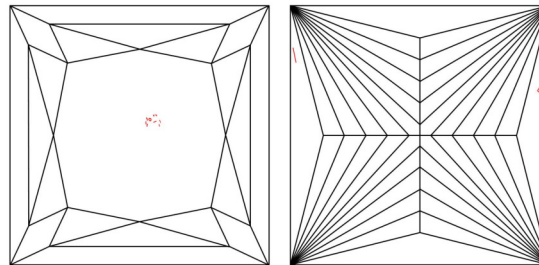

PROPORTIONS

Profile not to actual proportions

CLARITY CHARACTERISTICS

KEY TO SYMBOLS\*

- Crystal
- ☁ Cloud
- ~ Feather
- \\ Needle

\* Red symbols denote internal characteristics (inclusions). Green or black symbols denote external characteristics (blemishes). Diagram is an approximate representation of the diamond, and symbols shown indicate type, position, and approximate size of clarity characteristics. All clarity characteristics may not be shown. Details of finish are not shown.