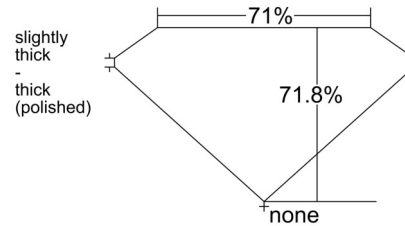

GIA NATURAL DIAMOND GRADING REPORT

September 22, 2025

GIA Report Number ..... 6532489480

Shape and Cutting Style ..... Square Modified Brilliant

Measurements ..... 5.84 x 5.83 x 4.18 mm

GRADING RESULTS

Carat Weight ..... 1.20 carat

Color Grade ..... I

Clarity Grade ..... VS1

ADDITIONAL GRADING INFORMATION

Polish ..... Excellent

Symmetry ..... Very Good

Fluorescence ..... Faint

Inscription(s): GIA 6532489480

Comments: Pinpoints are not shown.

PROPORTIONS

Profile not to actual proportions

CLARITY CHARACTERISTICS

KEY TO SYMBOLS\*

- Crystal
- ☁ Cloud
- ~ Feather
- \\ Needle

\* Red symbols denote internal characteristics (inclusions). Green or black symbols denote external characteristics (blemishes). Diagram is an approximate representation of the diamond, and symbols shown indicate type, position, and approximate size of clarity characteristics. All clarity characteristics may not be shown. Details of finish are not shown.