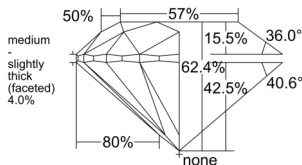

GIA®

FACSIMILE

GIA REPORT 6532490106

Verify this report at GIA.edu

GIA NATURAL DIAMOND DOSSIER®

September 20, 2025
GIA Report Number 6532490106
Shape and Cutting Style ..... Round Brilliant
Measurements ..... 4.43 - 4.46 x 2.78 mm

GRADING RESULTS

Carat Weight ..... 0.34 carat
Color Grade ..... G
Clarity Grade VS2
Cut Grade ..... Excellent

ADDITIONAL GRADING INFORMATION

Polish ..... Excellent
Symmetry ..... Excellent
Fluorescence ..... None
Clarity Characteristics ..... Cloud
Inscription(s): GIA 6532490106

PROPORTIONS

Profile to actual proportions

GRADING SCALES

GIA COLOR SCALE

COLOREDNESS	D
	E
	F
	G
	H
	I
	J
NEAR COLORLESS	K
	L
FADING	M
	N
	O
	P
VERY LIGHT	Q
	R
	S
	T
	U
	V
	W
	X
	Y
LIGHT	Z

GIA CLARITY SCALE

FLAWLESS	VERY VERY SLIGHTLY INCLUDED	VS₁	VS₂	VS₁	VS₂	SI₁	SI₂	I₁	I₂	I₃		
											FLAWLESS	INTERNALLY FLAWLESS

GIA CUT SCALE

EXCELLENT
VERY GOOD
GOOD
FAIR
POOR